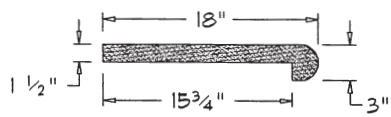

CP-100

CP-202

CP-122

CP-203 (LENGTH @ 23 3/4")

CP-123 (LENGTH @ 12")

CP-205 (LENGTH @ 12")

CP-200

CP-206 (LENGTH @ 18")

ALL COMPONENT LENGTHS 24" UNLESS NOTED.

DATE: 12-6-95

SCALE: 3/4"=1'-0"

NAPA STONE

LIBRARY OF
BASIC COMPONENTS

COPING

C4

CP-300