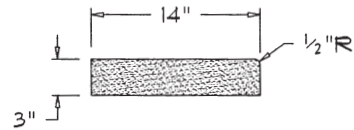

DATE: 3-26-97

SCALE: 3/4"=1'-0"

NAPA STONE

LIBRARY OF
BASIC COMPONENTS

COPING

C4.1

CP-701

CP-1700

CP-800 (@ 23 7/8")

CP-1800

CP-900

CP-1000

ALL COMPONENT LENGTHS 24" UNLESS NOTED.

DATE: 3-13-91

SCALE: 3/4"=1'-0"

NAPA STONE