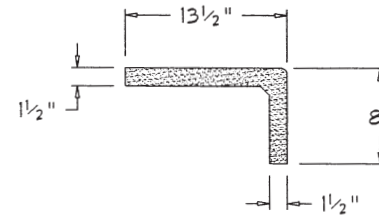

ALL COMPONENT LENGTHS 24" UNLESS NOTED.

DATE: 12-6-95

SCALE: 3/4"=1'-0"

NAPA STONE

LIBRARY OF
BASIC COMPONENTS

COPING

C4

CP-300

CP-420

CP-302

CP-600

CP-350

CP-601

CP-400

CP-700

ALL COMPONENT LENGTHS 24" UNLESS NOTED.

CP-800 (@ 23 7/8")

CP-1800

CP-900

CP-1000

ALL COMPONENT LENGTHS 24" UNLESS NOTED.

DATE: 3-13-91

SCALE: 3/4"=1'-0"

NAPA STONE