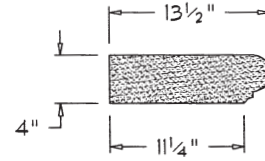

CP-420

CP-302

CP-600

CP-350

CP-601

CP-400

CP-700

ALL COMPONENT LENGTHS 24" UNLESS NOTED.

DATE: 3-26-97

SCALE: 3/4"=1'-0"

NAPA STONE

LIBRARY OF
BASIC COMPONENTS

COPING

C4.1

CP-701

CP-1700

CP-800 (@ 23 7/8")

CP-1800

CP-900

CP-1000

ALL COMPONENT LENGTHS 24" UNLESS NOTED.

DATE: 3-13-91

SCALE: 3/4"=1'-0"

NAPA STONE