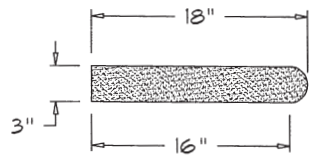

CP-100

CP-202

CP-122

CP-203 (LENGTH @ 23 3/4")

CP-123 (LENGTH @ 12")

CP-205 (LENGTH @ 12")

CP-200

CP-206 (LENGTH @ 18")

ALL COMPONENT LENGTHS 24" UNLESS NOTED.

DATE: 12-6-95

SCALE: 3/4"=1'-0"

NAPA STONE

LIBRARY OF
BASIC COMPONENTS

COPING

C4

CP-300

CP-420

CP-302

CP-600

CP-350

CP-601

CP-400

CP-700

ALL COMPONENT LENGTHS 24" UNLESS NOTED.

CP-800 (@ 23 7/8")

CP-1800

CP-900

CP-1000

ALL COMPONENT LENGTHS 24" UNLESS NOTED.

DATE: 3-13-91

SCALE: 3/4"=1'-0"

NAPA STONE