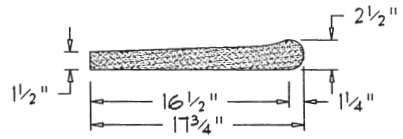

DATE: 3-26-97

SCALE: 3/4"=1'-0"

NAPA STONE

LIBRARY OF
BASIC COMPONENTS

COPING

C4.1

CP-701

CP-1700

CP-800 (@ 23 7/8")

CP-1800

CP-900

CP-1000

ALL COMPONENT LENGTHS 24" UNLESS NOTED.

DATE: 3-13-91

SCALE: 3/4"=1'-0"

NAPA STONE