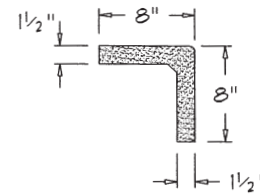

ALL COMPONENT LENGTHS 24" UNLESS NOTED.

DATE: 12-6-95

SCALE: 3/4"=1'-0"

NAPA STONE

LIBRARY OF
BASIC COMPONENTS

COPING

C4

CP-300

CP-420

CP-302

CP-600

CP-350

CP-601

CP-400

CP-700

ALL COMPONENT LENGTHS 24" UNLESS NOTED.

CP-800 (@ 23 7/8")

CP-1800

CP-900

CP-1000

ALL COMPONENT LENGTHS 24" UNLESS NOTED.

DATE: 3-13-91

SCALE: 3/4"=1'-0"

NAPA STONE