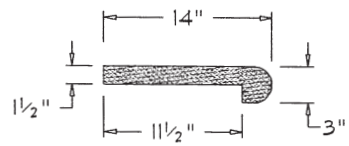

CP-100

CP-202

CP-122

CP-203 (LENGTH @ 23 3/4")

CP-123 (LENGTH @ 12")

CP-205 (LENGTH @ 12")

CP-200

CP-206 (LENGTH @ 18")

ALL COMPONENT LENGTHS 24" UNLESS NOTED.

DATE: 12-6-95

SCALE: 3/4"=1'-0"

NAPA STONE

LIBRARY OF
BASIC COMPONENTS

COPING

C4

CP-300

CP-420

CP-302

CP-600

CP-350

CP-601

CP-400

CP-700

ALL COMPONENT LENGTHS 24" UNLESS NOTED.