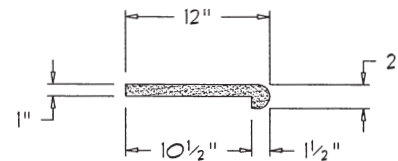

CP-100

CP-202

CP-122

CP-203 (LENGTH @ 23 3/4")

CP-123 (LENGTH @ 12")

CP-205 (LENGTH @ 12")

CP-200

CP-206 (LENGTH @ 18")

ALL COMPONENT LENGTHS 24" UNLESS NOTED.

DATE: 12-6-95

SCALE: 3/4"=1'-0"

NAPA STONE

LIBRARY OF
BASIC COMPONENTS

COPING

C4

CP-300

CP-800 (@ 23 7/8")

CP-1800

CP-900

CP-1000

ALL COMPONENT LENGTHS 24" UNLESS NOTED.

DATE: 3-13-91

SCALE: 3/4"=1'-0"

NAPA STONE