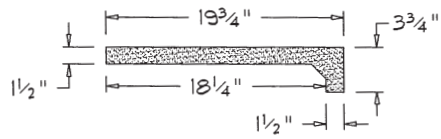

DATE: 3-26-97

SCALE: 3/4"=1'-0"

NAPA STONE

LIBRARY OF
BASIC COMPONENTS

COPING

C4.1

CP-701

CP-1700

CP-800 (@ 23 7/8")

CP-1800

CP-900

CP-1000

ALL COMPONENT LENGTHS 24" UNLESS NOTED.

DATE: 3-13-91

SCALE: 3/4"=1'-0"

NAPA STONE