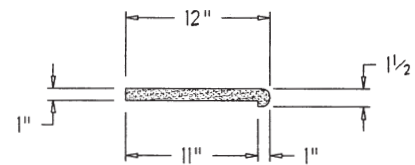

CP-100

CP-202

CP-122

CP-203 (LENGTH @ 23 3/4")

CP-123 (LENGTH @ 12")

CP-205 (LENGTH @ 12")

CP-200

CP-206 (LENGTH @ 18")

ALL COMPONENT LENGTHS 24" UNLESS NOTED.

DATE: 12-6-95

SCALE: 3/4"=1'-0"

NAPA STONE

LIBRARY OF
BASIC COMPONENTS

COPING

C4

CP-300

CP-800 (@ 23 7/8")

CP-1800

CP-900

CP-1000

ALL COMPONENT LENGTHS 24" UNLESS NOTED.

DATE: 3-13-91

SCALE: 3/4"=1'-0"

NAPA STONE