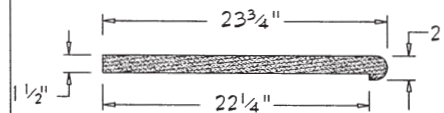

CP-100

CP-202

CP-122

CP-203 (LENGTH @ 23 3/4")

CP-123 (LENGTH @ 12")

CP-205 (LENGTH @ 12")

CP-200

CP-206 (LENGTH @ 18")

ALL COMPONENT LENGTHS 24" UNLESS NOTED.

DATE: 12-6-95

SCALE: 3/4"=1'-0"

NAPA STONE

LIBRARY OF
BASIC COMPONENTS

COPING

C4

CP-300