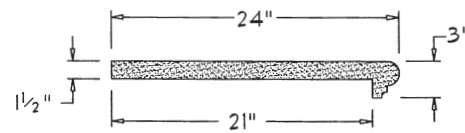

ALL COMPONENT LENGTHS 24" UNLESS NOTED.

DATE: 12-6-95

SCALE: 3/4"=1'-0"

NAPA STONE

LIBRARY OF
BASIC COMPONENTS

COPING

C4

CP-300