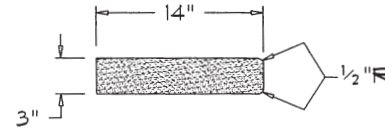

DATE: 3-26-97

SCALE: 3/4"=1'-0"

NAPA STONE

LIBRARY OF
BASIC COMPONENTS

COPING

C4.1

CP-701

CP-1700

CP-800 (@ 23 7/8")

CP-1800

CP-900

CP-1000

ALL COMPONENT LENGTHS 24" UNLESS NOTED.

DATE: 3-13-91

SCALE: 3/4"=1'-0"

NAPA STONE