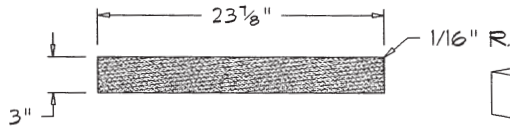

CP-800 (@ 23 7/8")

CP-1800

CP-900

CP-1000

ALL COMPONENT LENGTHS 24" UNLESS NOTED.

DATE: 3-13-91

SCALE: 3/4"=1'-0"

NAPA STONE