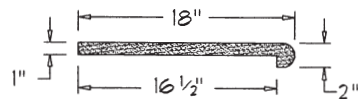

CP-100

CP-202

CP-122

CP-203 (LENGTH @ 23 3/4")

CP-123 (LENGTH @ 12")

CP-205 (LENGTH @ 12")

CP-200

CP-206 (LENGTH @ 18")

ALL COMPONENT LENGTHS 24" UNLESS NOTED.

DATE: 12-6-95

SCALE: 3/4"=1'-0"

NAPA STONE

LIBRARY OF
BASIC COMPONENTS

COPING

C4

CP-300