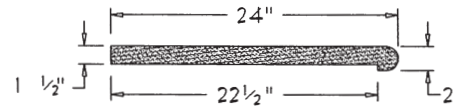

CP-100

CP-202

CP-122

CP-203 (LENGTH @ 23 3/4")

CP-123 (LENGTH @ 12")

CP-205 (LENGTH @ 12")

CP-200

CP-206 (LENGTH @ 18")

ALL COMPONENT LENGTHS 24" UNLESS NOTED.

DATE: 12-6-95

SCALE: 3/4"=1'-0"

NAPA STONE

LIBRARY OF
BASIC COMPONENTS

COPING

C4

CP-300