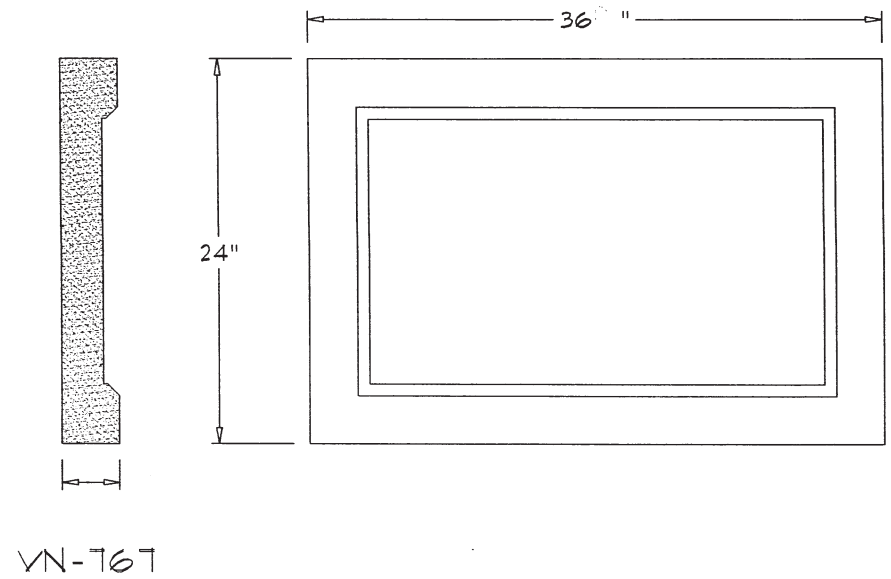

NAPA STONE

LIBRARY OF
BASIC COMPONENTS

DATE: 3-20-97

SCALE: 1"=1'-0"

VENEER

C14.7