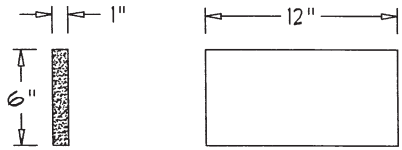

3mmZm<

VN-1001EAS