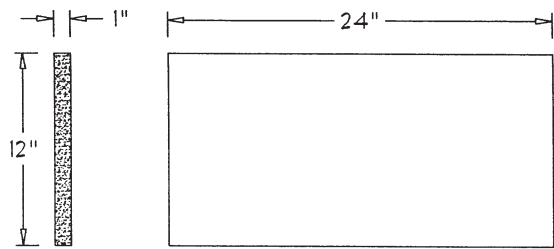

VN-1004EAS