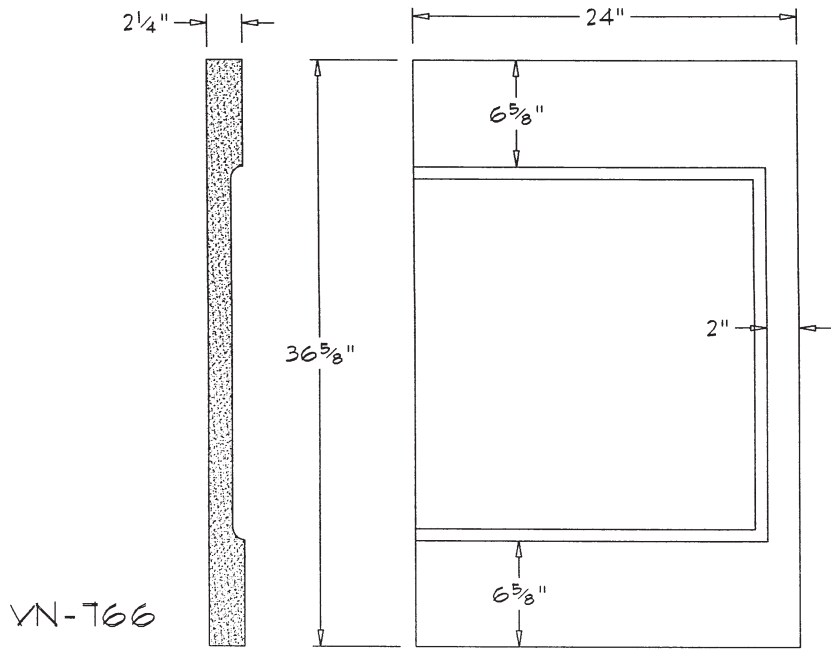

NAPA STONE

LIBRARY OF
BASIC COMPONENTS

DATE: 3-20-97

SCALE: 1"=1'-0"

VENEER

C14.7