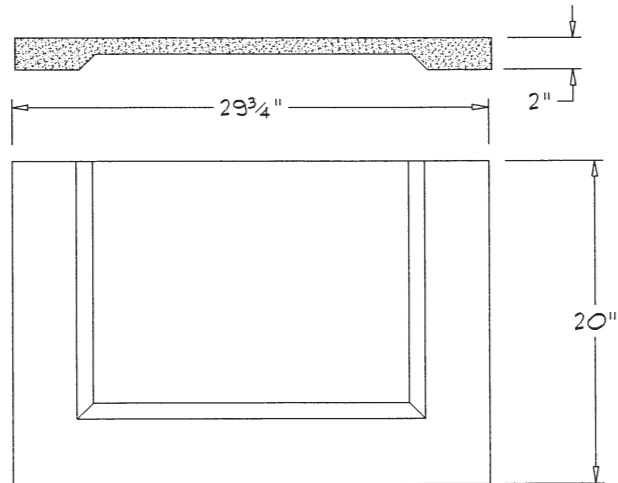

VN-751

VN-756

DATE: 3-20-97

SCALE: 1"=1'-0"

NAPA STONE

LIBRARY OF
BASIC COMPONENTS

VENEER

C14.5