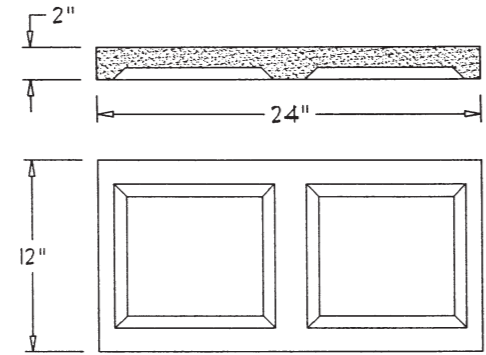

VN-751

DATE: 3-20-97

SCALE: 1"=1'-0"

NAPA STONE

LIBRARY OF
BASIC COMPONENTS

VENEER

C14.5