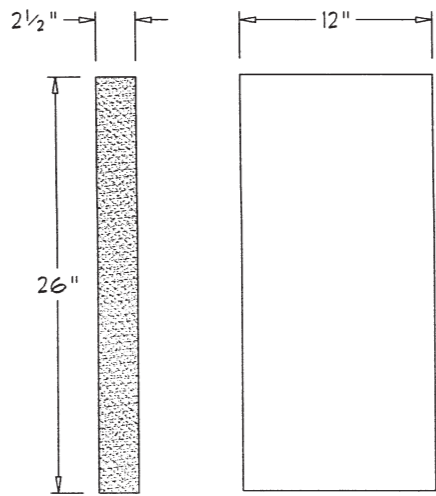

VN-751

DATE: 3-20-97

SCALE: 1"=1'-0"

NAPA STONE

LIBRARY OF
BASIC COMPONENTS

VENEER

C14.5