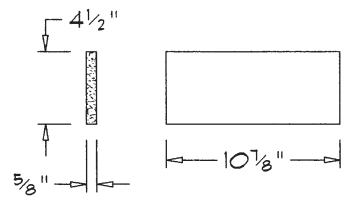

VN-748

DATE: 3-20-97

SCALE: 1"=1'-0"

NAPA STONE

LIBRARY OF
BASIC COMPONENTS

VENEER

C14.4