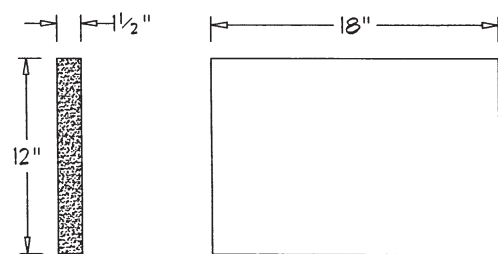

DATE: 12-6-95

SCALE: 1"=1'-0"

NAPA STONE

LIBRARY OF
BASIC COMPONENTS

VENEER

C14.9