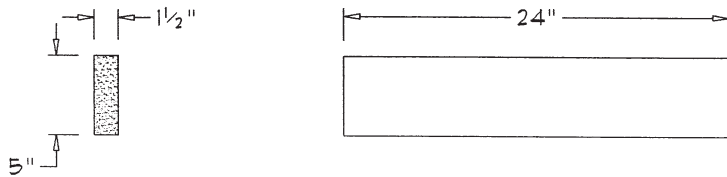

DATE: 3-26-91

SCALE: 1"=1'-0"

NAPA STONE

LIBRARY OF
BASIC COMPONENTS

VENEER

C14.2

VN-738

VN-739