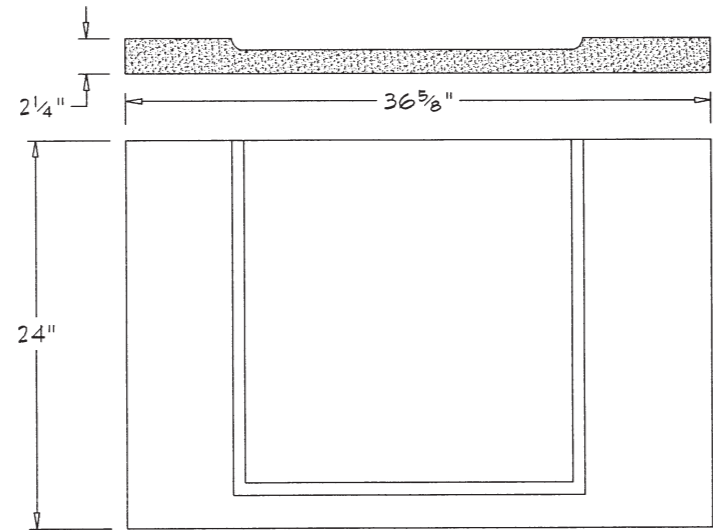

VN-753

VN-757

DATE: 3-20-97

SCALE: 1"=1'-0"

NAPA STONE

LIBRARY OF
BASIC COMPONENTS

VENEER

C14.5