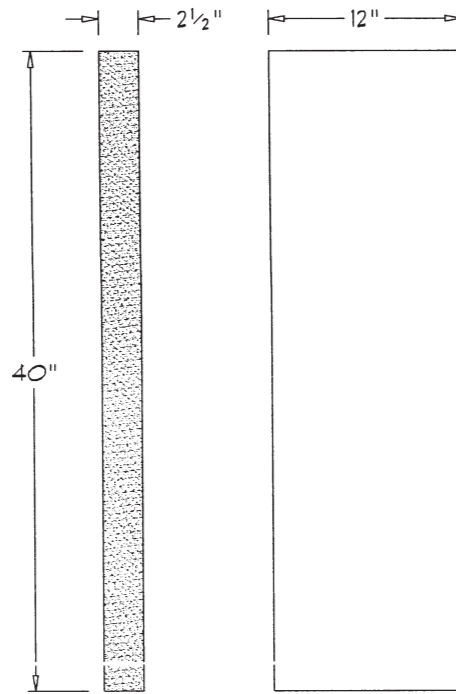

VN-751

VN-752

DATE: 3-20-97

SCALE: 1"=1'-0"

NAPA STONE

LIBRARY OF
BASIC COMPONENTS

VENEER

C14.5