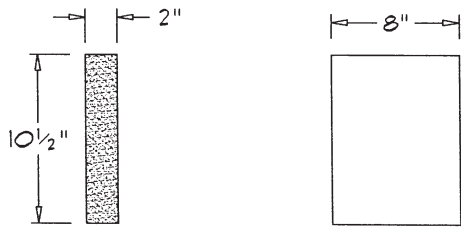

DATE: 3-26-91

SCALE: 1"=1'-0"

NAPA STONE

LIBRARY OF
BASIC COMPONENTS

VENEER

C14.2

VN-738

VN-739